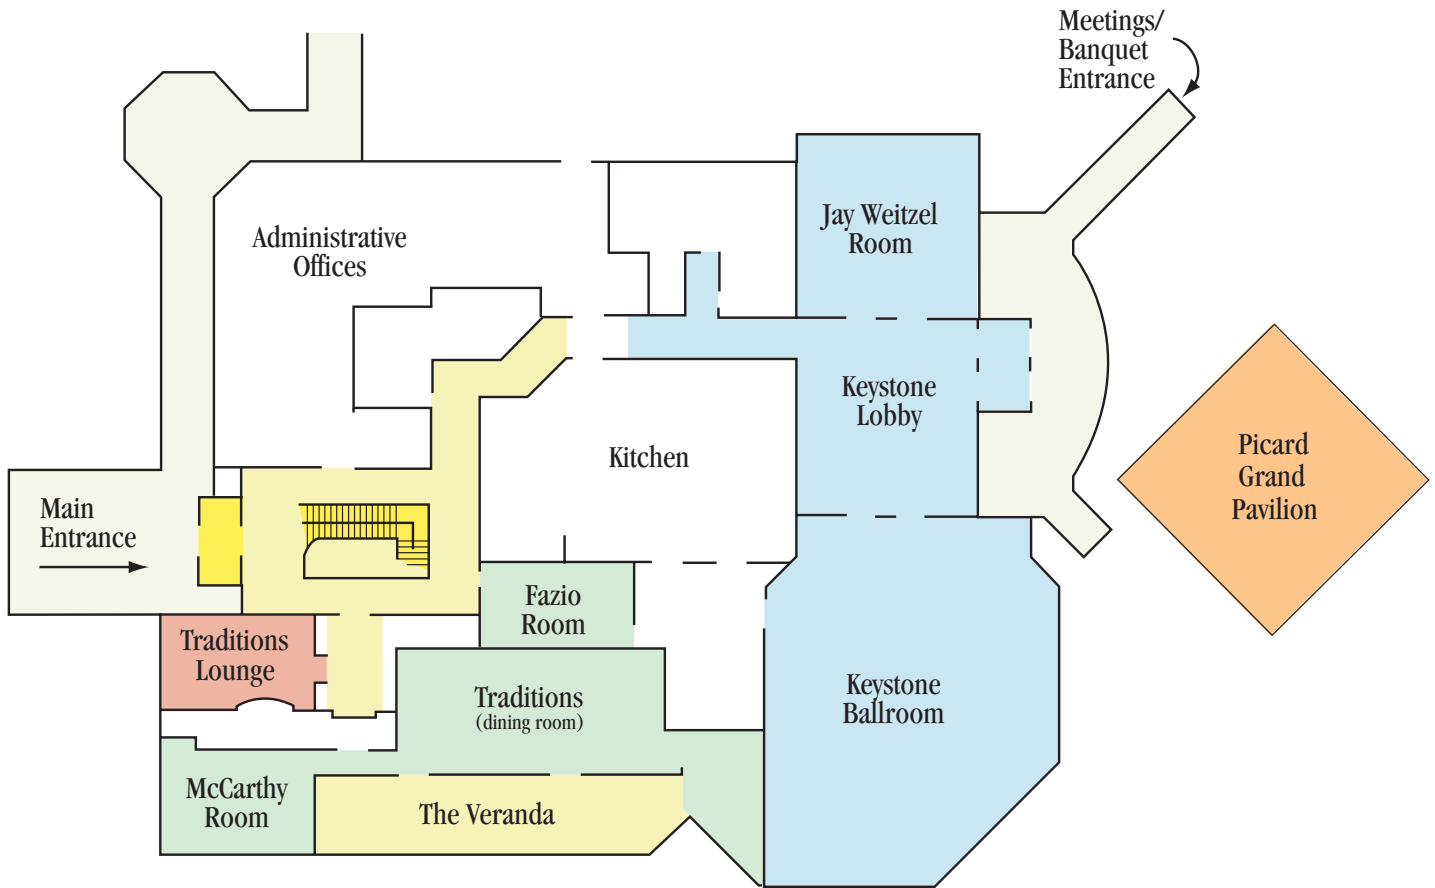

Meeting & Banquet Facilities

	<u>Keystone Ballroom</u>	<u>Picard Grand Pavilion</u>	<u>Jay Weitzel Room</u>	<u>McCarthy Room</u>	<u>Fazio Room</u>
Square Footage	4,400	3,600	1,482	620	570
Tables of 4	—	—	—	32	20
Rounds of 8	200	176	64	—	—
Rounds of 10	250	170	80	30	20
U-Shape	45	36	30	—	—
Hollow Square	60	48	40	—	—
Classroom Style	150	120	—	—	—
Theatre Style	300	250	80	—	—
Receptions	400	350	100	30	20

HERSHEY
COUNTRY CLUB
Rich in Tradition Since 1930